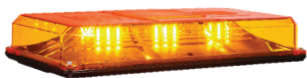

**Joe Johnson
Equipment**

Subsidiary of Federal Signal Corporation

PARTS

February Promotion

Limited Time Special Offer!

FEDERAL SIGNAL

Headache Rack Package

Headache rack only \$395.00 EA

**Headache Rack HRX01
Highlighter Mount HRX-HL
Amber Highlighter 454101HL-02
2x Worklights Com550-RND**

\$794.95 + Tax

Savings over \$250

FEATURES

- Protects cab and truck's rear window
- Designed to mount a variety of warning lights
- Pre-drilled holes to allow easy installation
- Black e-coated finish
- Complete with Bracket Mount it and hardware
- Three Year Warranty