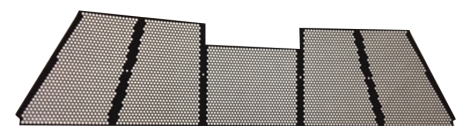

HRX-MESH

$174.95 EA

* Installation available. Some conditions may apply. Call JJE for further details. Offer expires February 28th, 2019.

866.648.7257 | jjei.com | parts@jjei.com